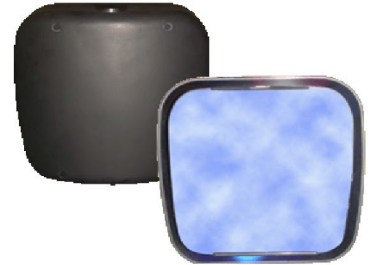

10" x 10" Single Lens POWER MIRRORS

Lucerix Part #	Brief Description	Lens	Heat	Lighting	LH/RH
23.L10.F10	Single Remote Mirror, Flat, UnHTD				
23.L10.F11	Single Remote Mirror, Flat, HTD				
24.L10.F10	Single Remote Mirror, Flat, UnHTD, Signal LED, RH				
24.L10.F11	Single Remote Mirror, Flat, HTD, Signal LED, RH				
25.L10.F10	Single Remote Mirror, Flat, UnHTD, Signal LED, LH				
25.L10.F11	Single Remote Mirror, Flat, HTD, Signal LED, LH				
23.L10.C10	Single Remote Mirror, Convex, UnHTD				
23.L10.C11	Single Remote Mirror, Convex, HTD				
24.L10.C10	Single Remote Mirror, Convex, UnHTD, Signal LED, RH				
24.L10.C11	Single Remote Mirror, Convex, HTD, Signal LED, RH				
25.L10.C10	Single Remote Mirror, Convex, UnHTD, Signal LED, LH				
25.L10.C11	Single Remote Mirror, Convex, HTD, Signal LED, LH				

Post mount up to 1.25" (31.75mm)

Contact our customer service for assistance with electrical components
(800) 295-3703

NEW !

BACK-LIT MIRROR HOUSING

THE VERY BEST IN L.E.D. TECHNOLOGY

IMPROVE SAFETY.

DRAW ATTENTION TO YOUR MIRROR

SELECT A FLASHER OR SOLID COLOUR.

USE YOUR LOGO OR A BASIC CAUTION SYMBOL.

15" x 8" Single Lens POWER MIRRORS

Lucerix Part #	Brief Description	Lens	Heat	Lighting	LH/RH
23.L15.F10	Single Remote Mirror, Flat, UnHTD				
23.L15.F11	Single Remote Mirror, Flat, HTD				
24.L15.F10	Single Remote Mirror, Flat, UnHTD, Signal LED, RH				
24.L15.F11	Single Remote Mirror, Flat, HTD, Signal LED, RH				
25.L15.F10	Single Remote Mirror, Flat, UnHTD, Signal LED, LH				
25.L15.F11	Single Remote Mirror, Flat, HTD, Signal LED, LH				
23.L15.C10	Single Remote Mirror, Convex, UnHTD				
23.L15.C11	Single Remote Mirror, Convex, HTD				
24.L15.C10	Single Remote Mirror, Convex, UnHTD, Signal LED, RH				
24.L15.C11	Single Remote Mirror, Convex, HTD, Signal LED, RH				
25.L15.C10	Single Remote Mirror, Convex, UnHTD, Signal LED, LH				
25.L15.C11	Single Remote Mirror, Convex, HTD, Signal LED, LH				